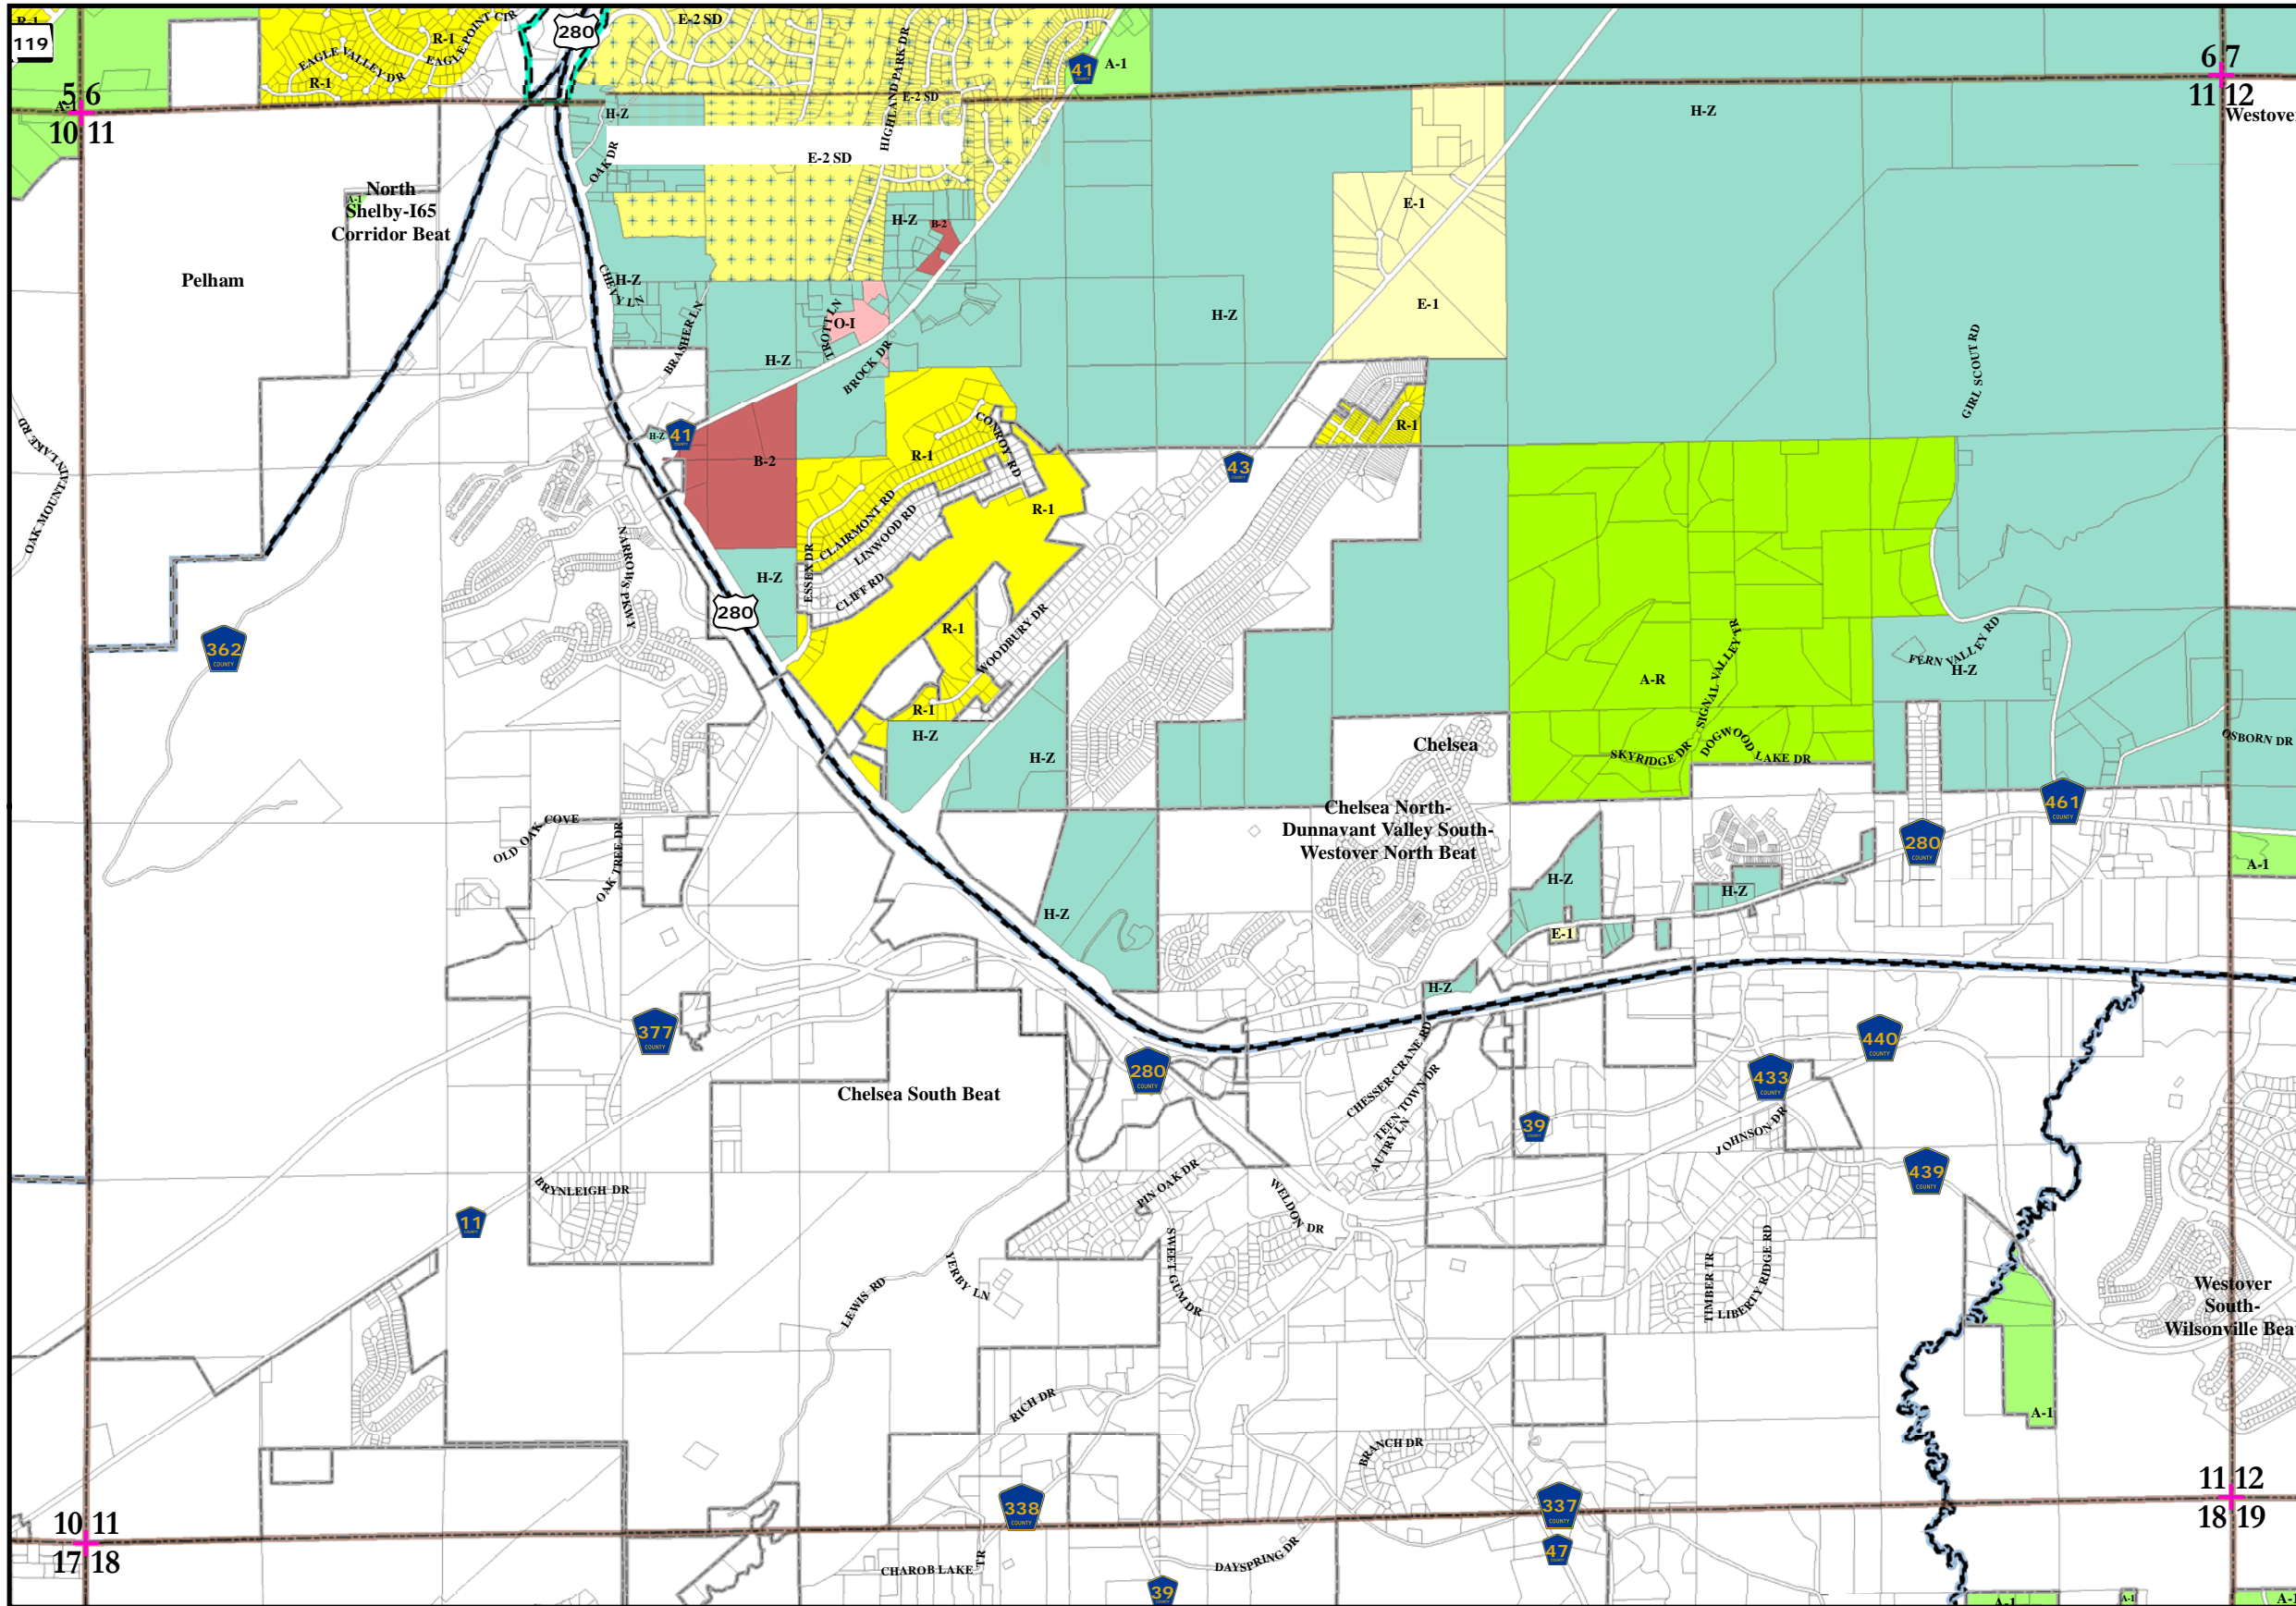

# ZONING ATLAS SHEET 11

Updated July 6, 2010

## LEGEND

- H-Z Holding Zone District
- A-1 Agricultural District
- A-R Agricultural-Residential District
- E-1 Single Family Estate District
- E-2 Single Family Estate District
- R-1 Single Family District
- R-2 Single Family District
- R-4 Multi-Family District
- R-5 Multi-Family District
- O-I Office and Institutional District
- O-I(2) Office and Institutional District
- B-1 Neighborhood Business District
- B-2 General Business District
- M-1 Light Industrial District
- M-2 Heavy Industrial District
- SD Special District
- Highway 119 Scenic Corridor Overlay District
- Highway 280 Overlay District
- Zoning Beat
- City Limits

119  
5 6  
10 11

67  
11 12  
Westover

10 11  
17 18

11 12  
18 19